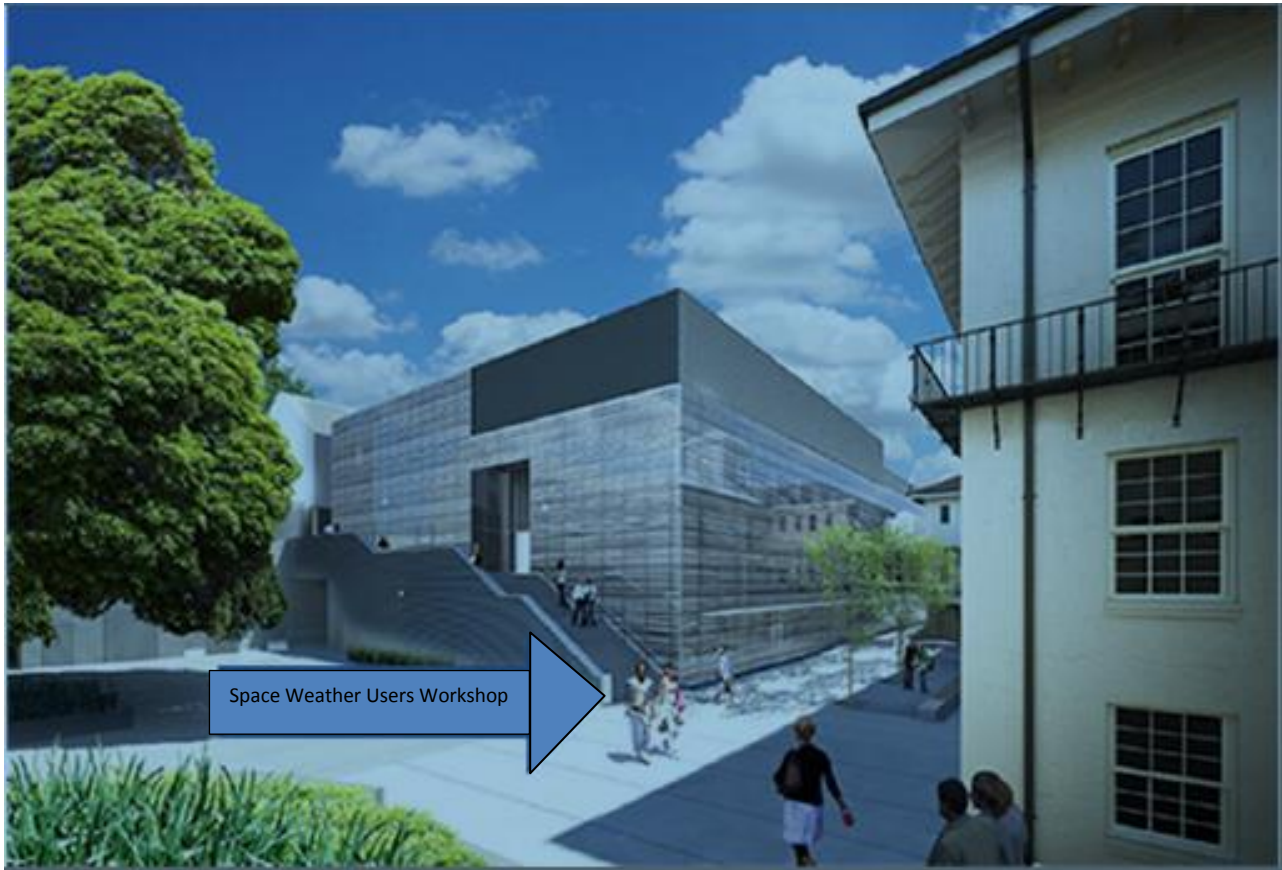

Sydney Nanoscience Hub (SNH) off Physics Road behind School of Physics, University of Sydney, Camperdown campus, Sydney

Access between Edward Ford and School of Physics buildings on Physics Road.

Level 3, SNH Lecture Theatre 4002 (Messel) and Level 3 SNH Seminar Room 3001.

[Detailed map of the University of Sydney.](#)

[University of Sydney campus map information.](#)