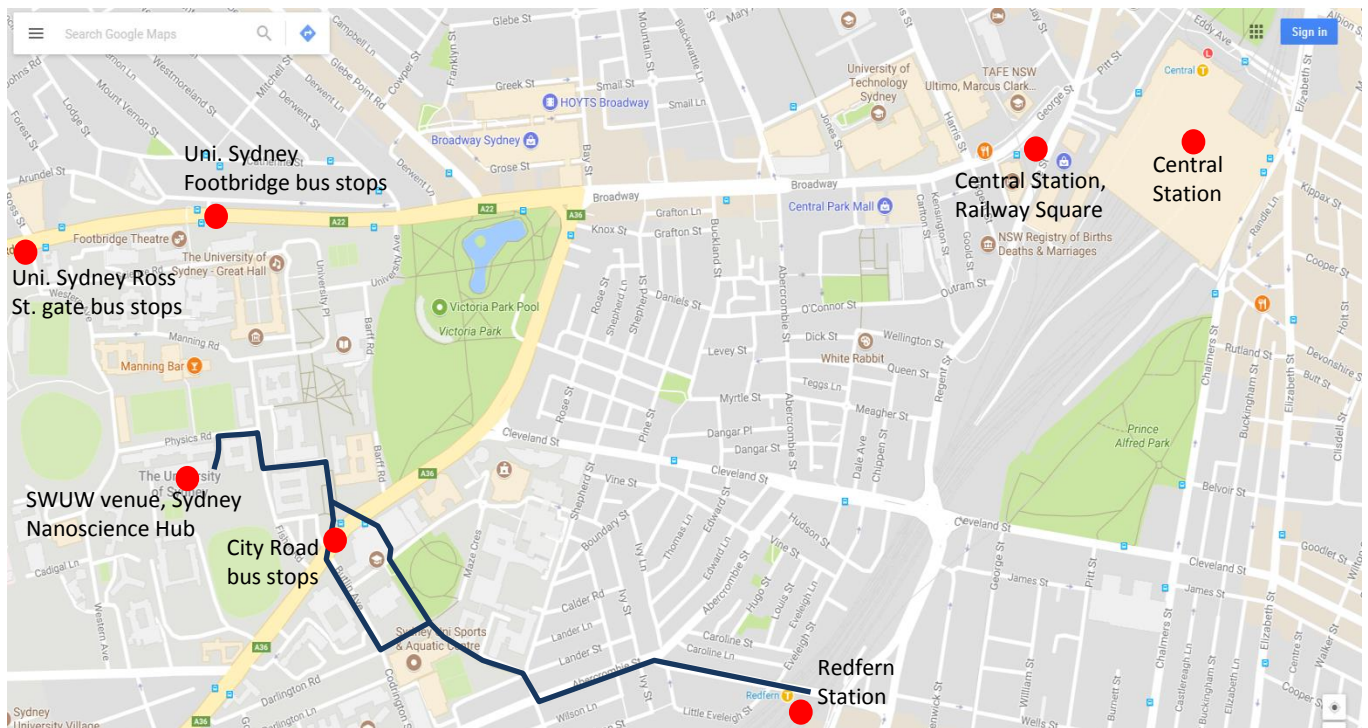

The closest train stations to the University of Sydney are Redfern and Central stations. Redfern Station is within walking distance of the venue and takes about 15 to 20 minutes. See the walking route on the attached map.

Central Station to University of Sydney:

Board buses at Central Station, Railway Square, Stand L (bus stop id 200063). Alight at “City Road before Butlin Avenue (200817)” stop.

University of Sydney to Central Station:

Directions for walking from Redfern Station

1. Turn left as you exit Redfern Station and walk along Lawson Street. Turn left into Abercrombie Street.
2. Turn right into Shepherd St.
3. You will see a footbridge where Lander Street crosses Shepherd Street. Walk along the footbridge.
- 4(a) For those less able to navigate stairs, turn left at either Maze Crescent South or further along the path and left into Maze Crescent. Turn right into Butlin Avenue then cross City Road (Princes Hwy) at the traffic lights into the main campus on Eastern Avenue.
- 4(b) Otherwise, continue walking along the path to the Wentworth building directly in front of you. Walk up the flight of stairs and continue up the right flight of stairs to a concrete courtyard. Walk across the courtyard towards City Road and walk up the stairs at the north-west corner of the courtyard. Walk across the City Road footbridge.
5. Travel along Eastern Avenue footpath and turn left between the School of Geosciences and School of Chemistry buildings. Turn right onto Fisher Road.
6. Travel past the Edward Ford Building and turn left into Physics Road.
7. The Sydney Nanoscience Hub is a new building behind the School of Physics building. Access is between the back of the Edward Ford Building and Physics Building in Physics Road.
8. Walk up the exterior stairs of the Sydney Nanoscience Hub to level three or alternatively enter the building from the courtyard between the Nanoscience Hub and Physics Buildings and use the lift to level three.